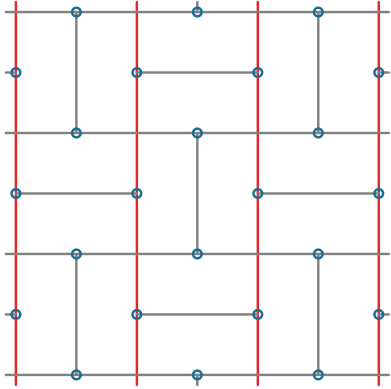

FRESH IDEAS FOR YOUR SPACE

Sometimes, a step away from convention can transform a space into a dynamic area to work, discover and thrive. While the standard grid ceiling layout can be best for some applications, a fresh creative approach can help bring new energy to a room. The following drawings are just a few of the layouts that are achievable with Rockfon acoustic stone wool ceiling panels, metal ceiling panels and Chicago Metallic™ suspension systems.

Basket Weave Pattern

Panels

2' x 4'

Suspension System

- = Main runners
- = 4' Cross tees
- = 1493 Clip