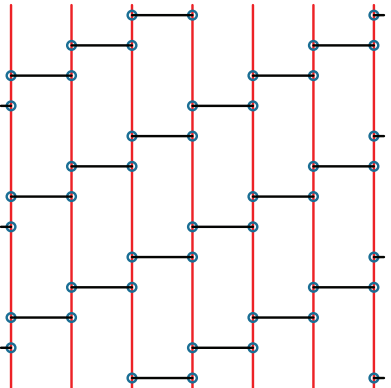

Suspension System

- = Main runners
- = 2' Cross tees
- = 1493 Clip