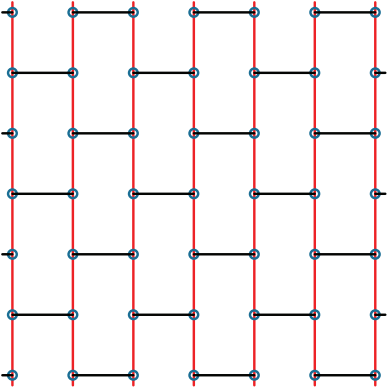

Suspension System

- = Main runners
- = 2' Cross tees
- = 1493 Clip