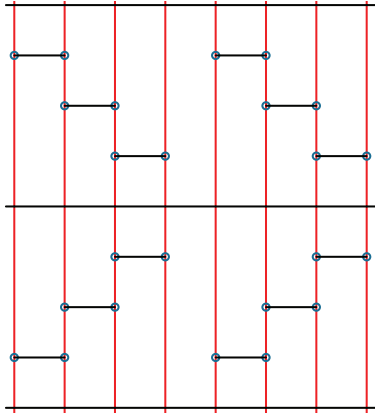

### Panels

2' x 2'

2' x 4'

2' x 6'

### Suspension System

— = Main runners

— = 2' Cross tees

○ = 1493 Clip