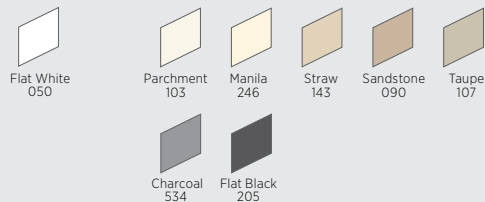

FEATURES AND BENEFITS

- Computer-generated, face-routed designs combined with the beautiful fine texture of CGC Eclipse™, CGC Frost™, or CGC Millennia™ panels.
- Custom patterns allow a unique ceiling statement.
- Numbered ceiling panels match shop drawings for easy installation.
- Available in Square, Finline and Shadowline edges.
- Ceiling panels can be made from your sketches, AutoCAD® or Revit® drawings.
- All panels available in White. CGC Frost panels available in standard colours, advantage colours and custom colours.

APPLICATIONS

- Educational
- Healthcare
- Retail space
- Theme and whimsical areas

SUBSTRATE

- Wet-formed mineral fiber
- Cast mineral fiber (CGC Frost)

STANDARD COLOURS

ADVANTAGE COLOURS

CGC ECLIPSE FINE-TEXTURED PANEL

CGC FROST FINE-TEXTURED PANEL

CGC MILLENNIA FINE-TEXTURED PANEL