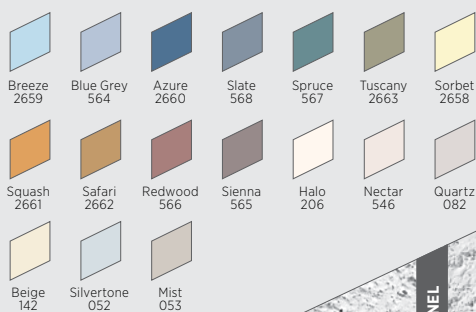

### STANDARD COLOURS

### ADVANTAGE COLOURS

CGC ECLIPSE FINE-TEXTURED PANEL

CGC FROST FINE-TEXTURED PANEL

CGC MILLENNIA FINE-TEXTURED PANEL

## PRODUCT INFORMATION

Class	Colour <sup>2</sup>	Typical Sizes	Available Panels and Edges					
			SQ	SLT	SLB	FL	FLB	
Class A	All panels available in White. CGC Frost™ panels available in standard colours, advantage colours and custom colours.	2' x 2'	CGC Eclipse™	•	•	—	•	—
			CGC Frost	—	—	•	•	•
			CGC Millennia™	•	•	—	—	•